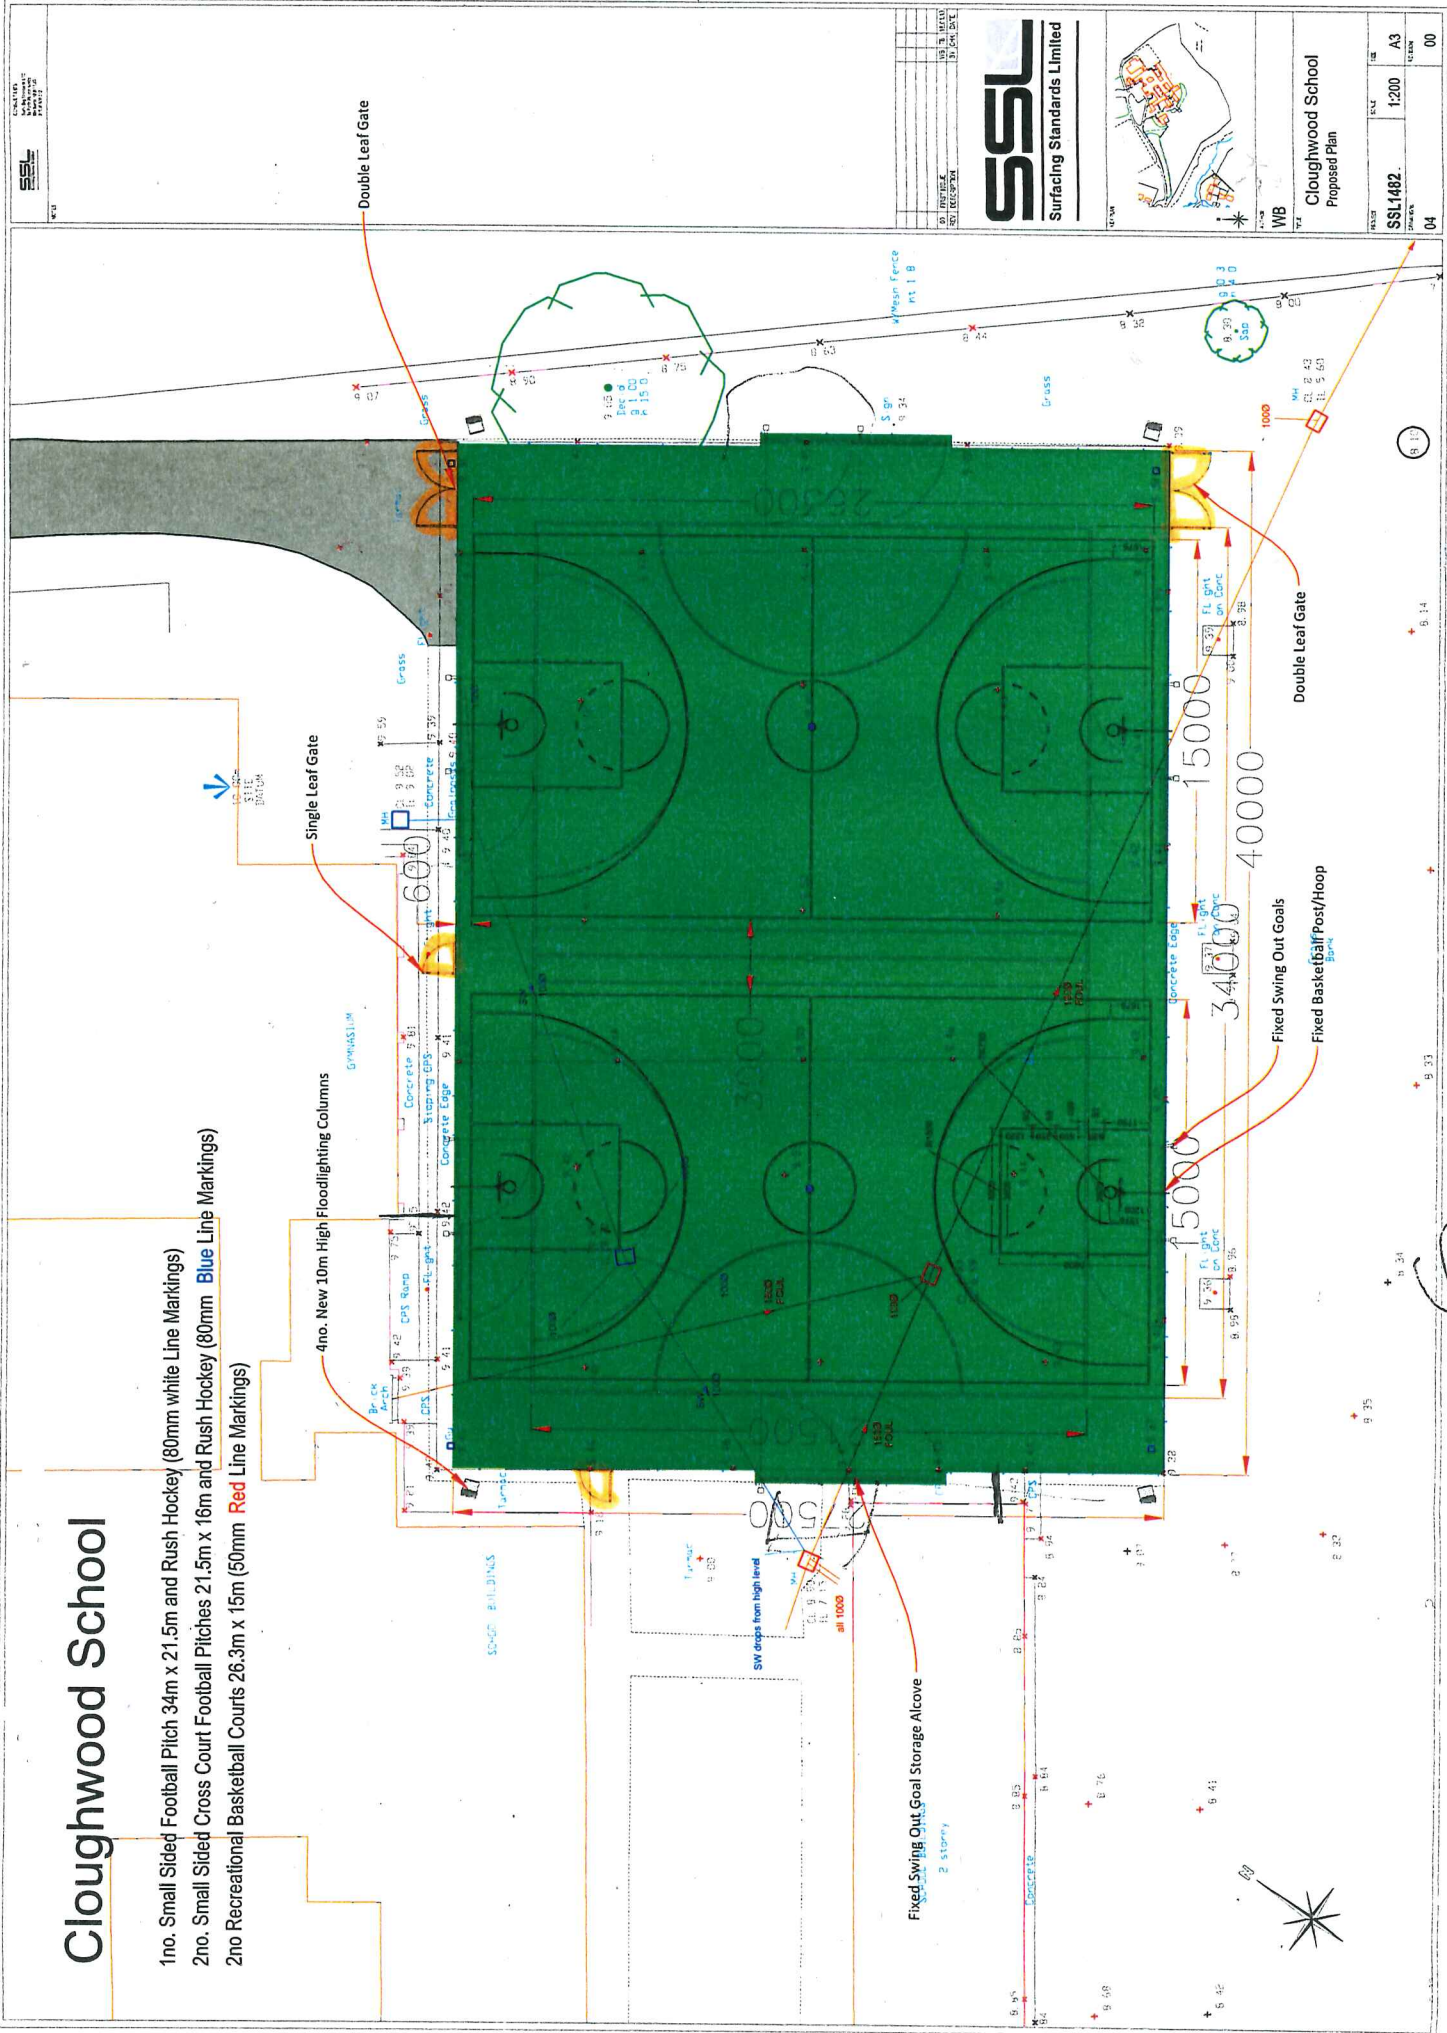

Cloughwood School

- 1no. Small Sided Football Pitch 34m x 21.5m and Rush Hockey (80mm white Line Markings)
- 2no. Small Sided Cross Court Football Pitches 21.5m x 16m and Rush Hockey (80mm Blue Line Markings)
- 2no Recreational Basketball Courts 26.3m x 15m (50mm Red Line Markings)

SSL

SSL
Surfacing Standards Limited

Cloughwood School
Proposed Plan

PROJECT	SSL1482	SCALE	1:200	DATE	A3
DRAWN	WB	CHECKED		PROJECT NO.	04
DATE		SCALE		DATE	00

Handwritten notes and a signature on the right side of the plan.